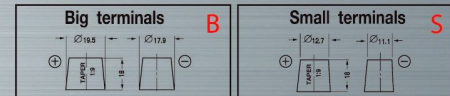

Trane

SILVER CALCIUM SMF SEALED MAINTENANCE FREE

★★★★★
The Real 5-Star Battery

Terminals

Layouts

Base hold-downs